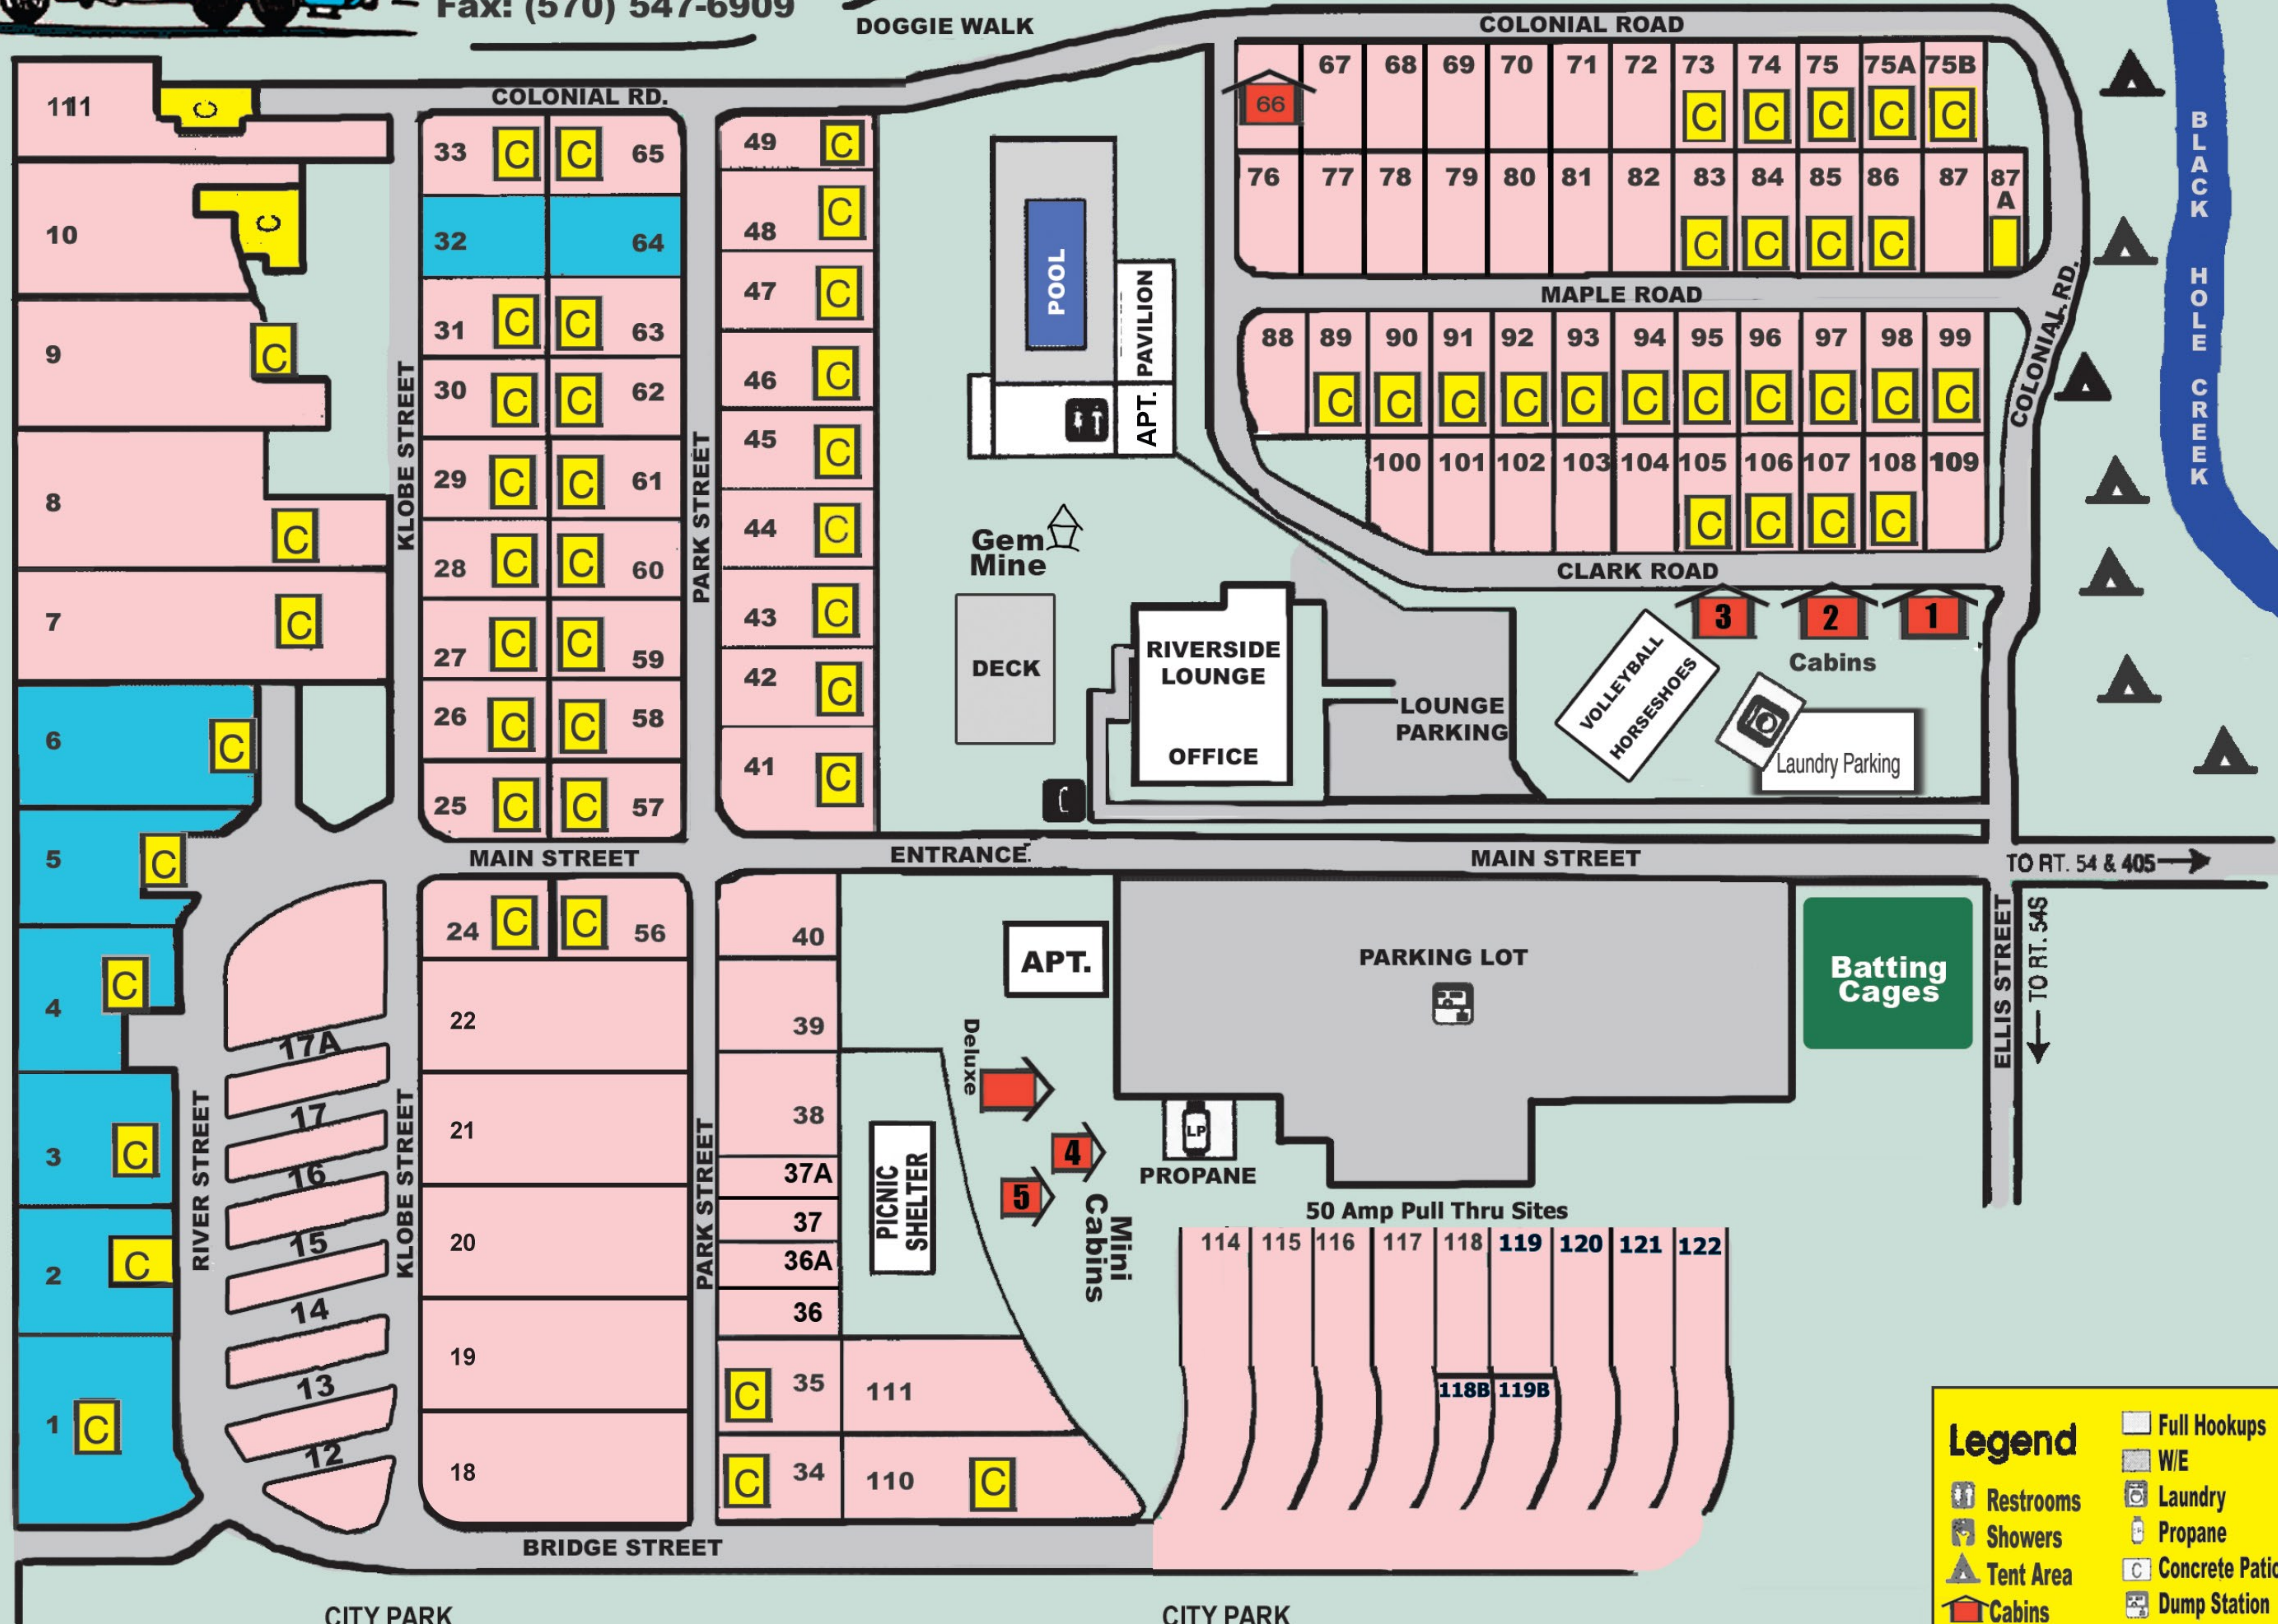

RIVERSIDE CAMPGROUND

125 S. Main Street - Montgomery, PA 17752

Phone: (570) 547-6289

Website: www.riverside-campground.com

Fax: (570) 547-6909

Your Site #

WEST BRANCH SUSQUEHANNA RIVER

Legend

- Full Hookups
- W/E
- Restrooms
- Showers
- Tent Area
- Cabins
- Laundry
- Propane
- Concrete Patio
- Dump Station